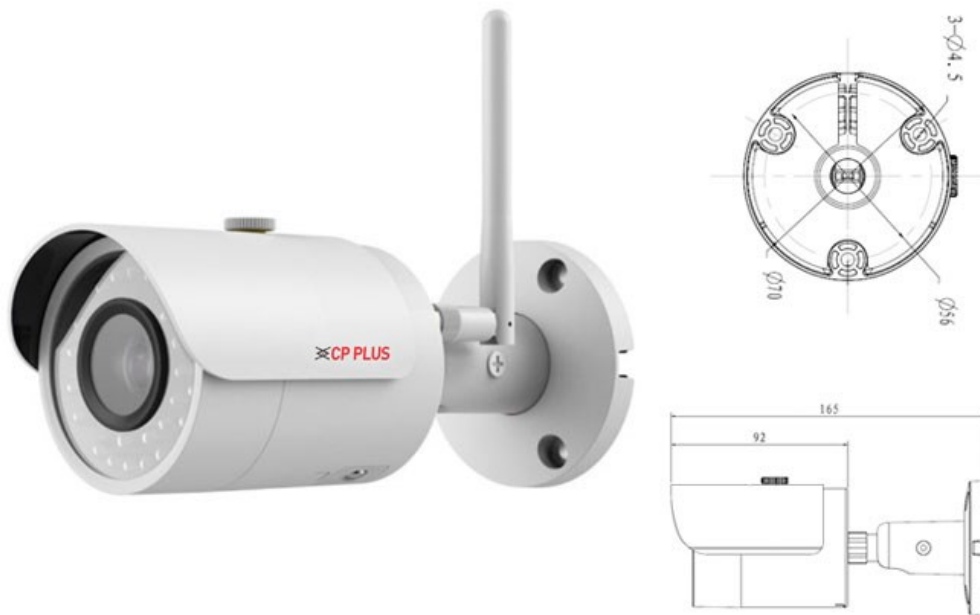

CP-UNC-TA13L3-MW

1.3MP HD WiFi IR Bullet Camera - 30Mtr.

Main Features

- 1/3" 1.3MP PS CMOS Image Sensor
- Max25/30fps@1.3MP(1280×960)
- H.264 & MJPEG dual-stream encoding
- Wi-Fi support
- DWDR, Day/Night(ICR), Auto Iris, 3DNR, AWB, AGC, BLC
- 3.6mm Lens (2.8mm optional)
- IR Range of 30 Mtrs, IP67, Micro SD Card, PoE
- Mobile Software: iCMOB, gCMOB, wCMOB
- CMS Software: KVMS Pro, vOptimus Pro

*Product casing and specifications are subject to change without prior notice

CP- UNC-TA13L3-MW

1.3MP HD WiFi IR Bullet Camera - 30Mtr.

Feature

Image Sensor

Minimum Illumination

Shutter Speed

White Balance

Gain Control(AGC)

Lens

Back Light Compensation

Video Compression

S/N Ratio

Video Streaming

Resolution

Privacy Mask

Operating Temperature

Power Source

Power Consumption

Weatherproof Standard

Dimension

Weight

Specification

1/3" 1.3MP Progressive scan CMOS